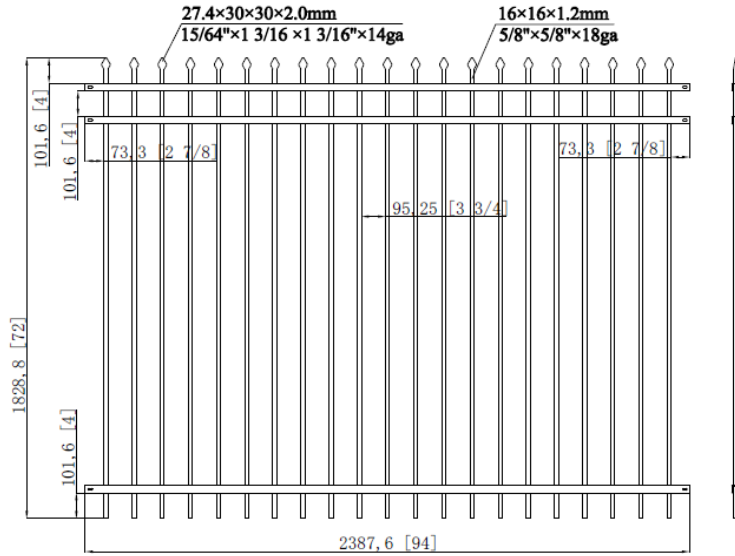

SPEAR 3-RAIL ATF PANEL

N01813 HGX 8'Lx6'H 3R Spr Pnl Blk 5/8" x 18ga Pkt PB Rackable
(residential 3-rail spear top/extended bottom)