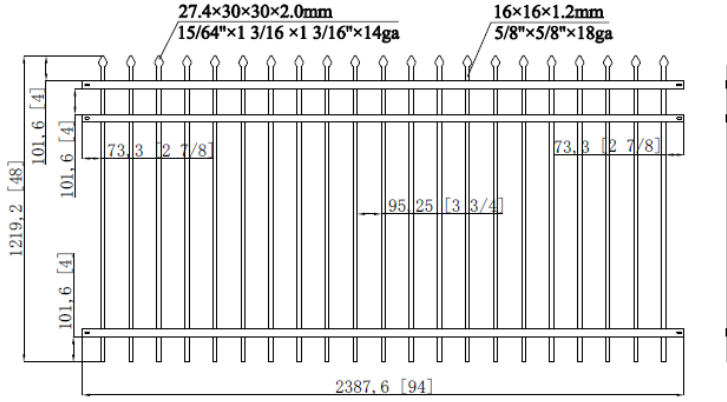

UNIVERSAL 3-RAIL GATE

N01802 HGX 4'Wx4'H 3R Univ SWG Blk 5/8" x 18ga Pkt PB
(residential swing gate 3-rail flat top/extended bottom)

N01805 HGX 4'Wx5'H 3R Univ SWG Blk 5/8" x 18ga Pkt PB
(residential swing gate 3-rail flat top/extended bottom)

N01808 HGX 4'Wx6'H 3R Univ SWG Blk 5/8" x 18ga Pkt PB
(residential swing gate 3-rail flat top/extended bottom)

SPEAR 3-RAIL ATF PANEL

N01811 HGX 8'Lx4'H 3R Spr Pnl Blk 5/8" x 18ga Pkt PB Rackable
 (residential 3-rail spear top/extended bottom)