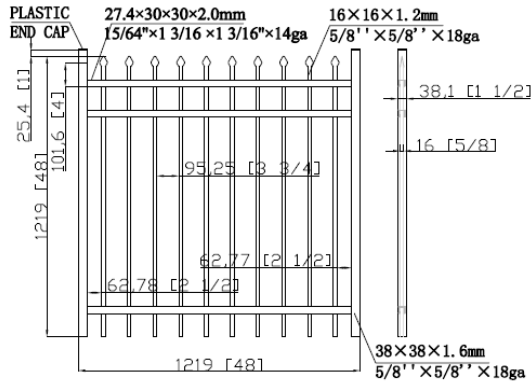

N01812 HGX 8'Lx5'H 3R Spr Pnl Blk 5/8" x 18ga Pkt PB Rackable
 (residential 3-rail spear top/extended bottom)

SPEAR 3-RAIL ATF PANEL

N01813 HGX 8'Lx6'H 3R Spr Pnl Blk 5/8" x 18ga Pkt PB Rackable
(residential 3-rail spear top/extended bottom)

SPEAR 3-RAIL GATE

N01814 HGX 4'Wx4'H 3R Spr SWG Blk 5/8" x 18ga Pkt PB
(residential swing gate 3-rail spear top/extended bottom)

N01817 HGX 4'Wx5'H 3R Spr SWG Blk 5/8" x 18ga Pkt PB
(residential swing gate 3-rail spear top/extended bottom)