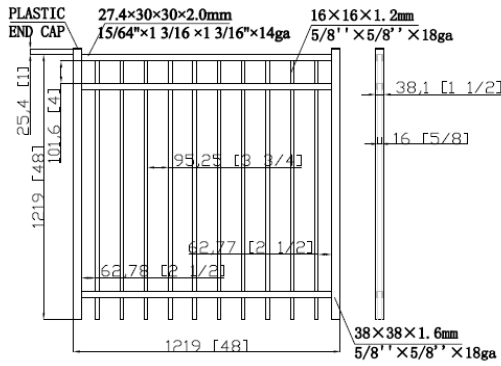

N01796 HGX 8'Lx4'H 3R Univ Pnl Blk 5/8" x 18ga Pkt PB Rackable
 (residential 3-rail flat top/extended bottom)

N01797 HGX 8'Lx5'H 3R Univ Pnl Blk 5/8" x 18ga Pkt PB Rackable
 (residential 3-rail flat top/extended bottom)

UNIVERSAL 3-RAIL ATF PANEL

N01798 HGX 8'Lx6'H 3R Univ Pnl Blk 5/8" x 18ga Pkt PB Rackable
(residential 3-rail flat top/extended bottom)

N01800 HGX 8'Lx5'H 3R Univ Pnl Blk 5/8" x 18ga Pkt FB Rackable
(residential 3-rail flat top/flat bottom)

UNIVERSAL 3-RAIL GATE

N01802 HGX 4'Wx4'H 3R Univ SWG Blk 5/8" x 18ga Pkt PB
(residential swing gate 3-rail flat top/extended bottom)

N01805 HGX 4'Wx5'H 3R Univ SWG Blk 5/8" x 18ga Pkt PB
(residential swing gate 3-rail flat top/extended bottom)