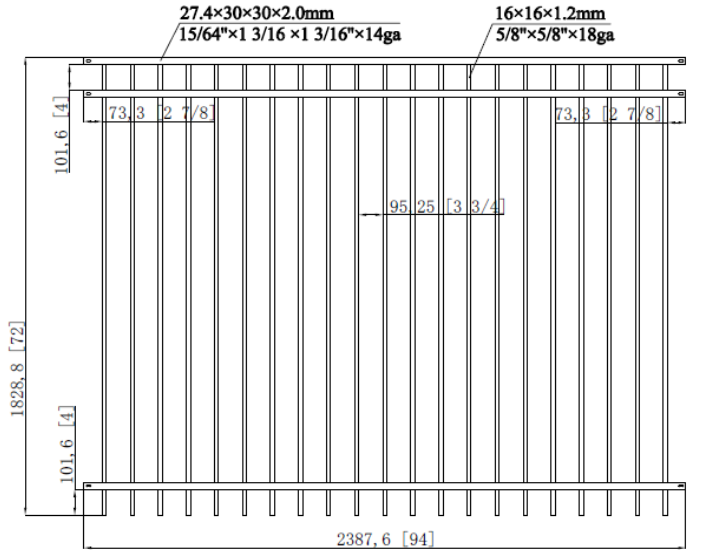

UNIVERSAL 3-RAIL ATF PANEL

N01798 HGX 8'Lx6'H 3R Univ Pnl Blk 5/8" x 18ga Pkt PB Rackable
(residential 3-rail flat top/extended bottom)