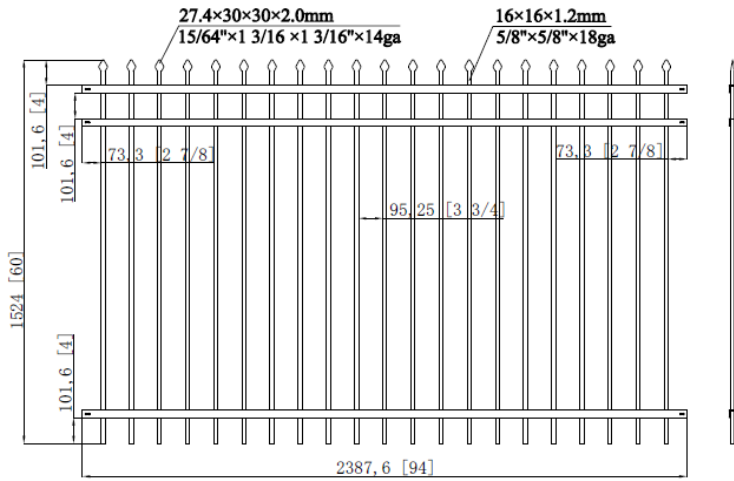

N01812 HGX 8'Lx5'H 3R Spr Pnl Blk 5/8" x 18ga Pkt PB Rackable
(residential 3-rail spear top/extended bottom)