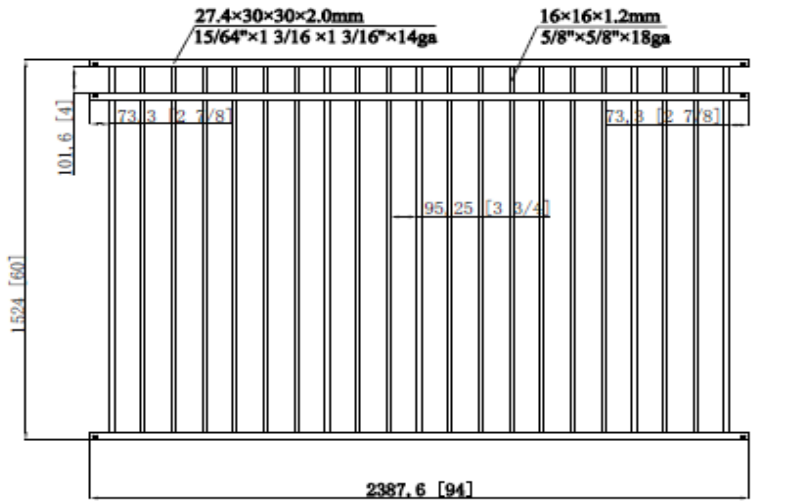

N01796 HGX 8'Lx4'H 3R Univ Pnl Blk 5/8" x 18ga Pkt PB Rackable
 (residential 3-rail flat top/extended bottom)

N01797 HGX 8'Lx5'H 3R Univ Pnl Blk 5/8" x 18ga Pkt PB Rackable
 (residential 3-rail flat top/extended bottom)

UNIVERSAL 3-RAIL ATF PANEL

N01798 HGX 8'Lx6'H 3R Univ Pnl Blk 5/8" x 18ga Pkt PB Rackable
(residential 3-rail flat top/extended bottom)

N01800 HGX 8'Lx5'H 3R Univ Pnl Blk 5/8" x 18ga Pkt FB Rackable
(residential 3-rail flat top/flat bottom)