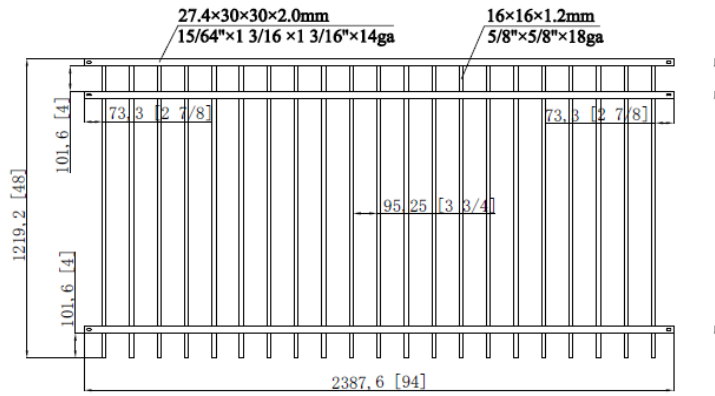

N01796 HGX 8'Lx4'H 3R Univ Pnl Blk 5/8" x 18ga Pkt PB Rackable
 (residential 3-rail flat top/extended bottom)

N01797 HGX 8'Lx5'H 3R Univ Pnl Blk 5/8" x 18ga Pkt PB Rackable
 (residential 3-rail flat top/extended bottom)

UNIVERSAL 3-RAIL ATF PANEL

N01798 HGX 8'Lx6'H 3R Univ Pnl Blk 5/8" x 18ga Pkt PB Rackable
(residential 3-rail flat top/extended bottom)

N01800 HGX 8'Lx5'H 3R Univ Pnl Blk 5/8" x 18ga Pkt FB Rackable
(residential 3-rail flat top/flat bottom)