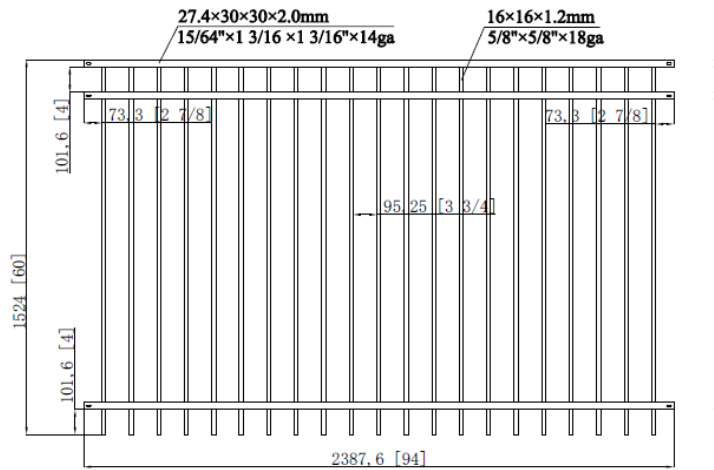

N01796 HGX 8'Lx4'H 3R Univ Pnl Blk 5/8" x 18ga Pkt PB Rackable
 (residential 3-rail flat top/extended bottom)

N01797 HGX 8'Lx5'H 3R Univ Pnl Blk 5/8" x 18ga Pkt PB Rackable
 (residential 3-rail flat top/extended bottom)

UNIVERSAL 3-RAIL ATF PANEL

N01798 HGX 8'Lx6'H 3R Univ Pnl Blk 5/8" x 18ga Pkt PB Rackable
(residential 3-rail flat top/extended bottom)

N01800 HGX 8'Lx5'H 3R Univ Pnl Blk 5/8" x 18ga Pkt FB Rackable
(residential 3-rail flat top/flat bottom)