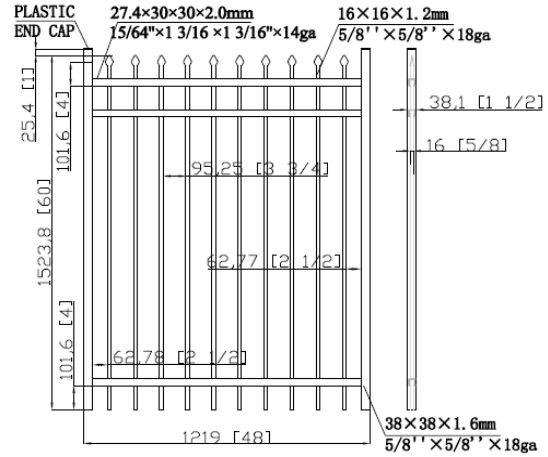

N01812 HGX 8'Lx5'H 3R Spr Pnl Blk 5/8" x 18ga Pkt PB Rackable
 (residential 3-rail spear top/extended bottom)

SPEAR 3-RAIL ATF PANEL

N01813 HGX 8'Lx6'H 3R Spr Pnl Blk 5/8" x 18ga Pkt PB Rackable
(residential 3-rail spear top/extended bottom)

SPEAR 3-RAIL GATE

N01814 HGX 4'Wx4'H 3R Spr SWG Blk 5/8" x 18ga Pkt PB
(residential swing gate 3-rail spear top/extended bottom)

N01817 HGX 4'Wx5'H 3R Spr SWG Blk 5/8" x 18ga Pkt PB
(residential swing gate 3-rail spear top/extended bottom)