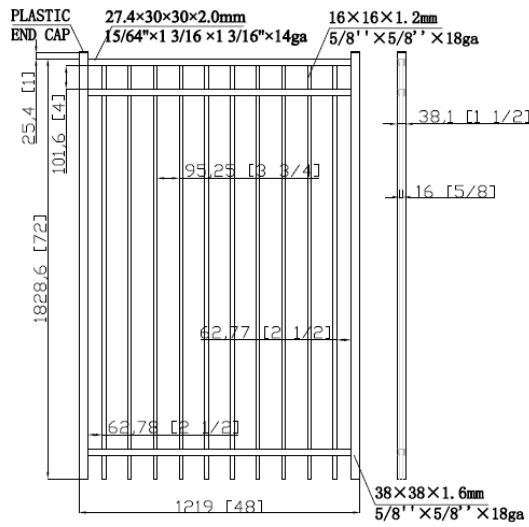

UNIVERSAL 3-RAIL GATE

N01802 HGX 4'Wx4'H 3R Univ SWG Blk 5/8" x 18ga Pkt PB
(residential swing gate 3-rail flat top/extended bottom)

N01805 HGX 4'Wx5'H 3R Univ SWG Blk 5/8" x 18ga Pkt PB
(residential swing gate 3-rail flat top/extended bottom)

N01808 HGX 4'Wx6'H 3R Univ SWG Blk 5/8" x 18ga Pkt PB
(residential swing gate 3-rail flat top/extended bottom)

SPEAR 3-RAIL ATF PANEL

N01811 HGX 8'Lx4'H 3R Spr Pnl Blk 5/8" x 18ga Pkt PB Rackable
 (residential 3-rail spear top/extended bottom)