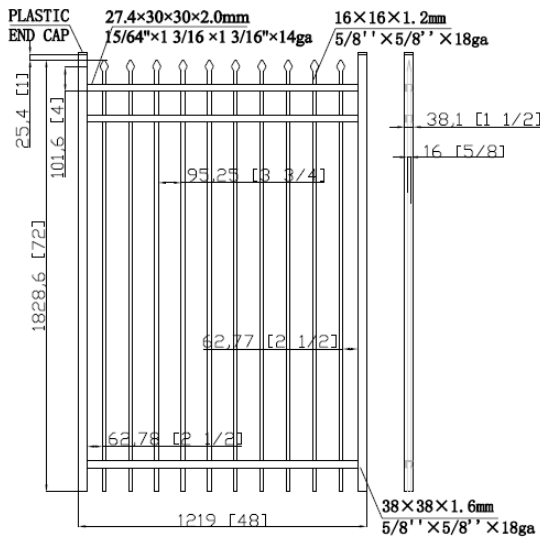

SPEAR 3-RAIL GATE

N01814 HGX 4'Wx4'H 3R Spr SWG Blk 5/8" x 18ga Pkt PB
(residential swing gate 3-rail spear top/extended bottom)

N01817 HGX 4'Wx5'H 3R Spr SWG Blk 5/8" x 18ga Pkt PB
(residential swing gate 3-rail spear top/extended bottom)

N01820 HGX 4'Wx6'H 3R Spr SWG Blk 5/8" x 18ga Pkt PB
(residential swing gate 3-rail spear top/extended bottom)

N02873 HGX 4'Wx5'H 3R Univ ASWG Blk 5/8" x 18ga PB Arch
(residential arch gate 3-rail flat top/extended bottom)