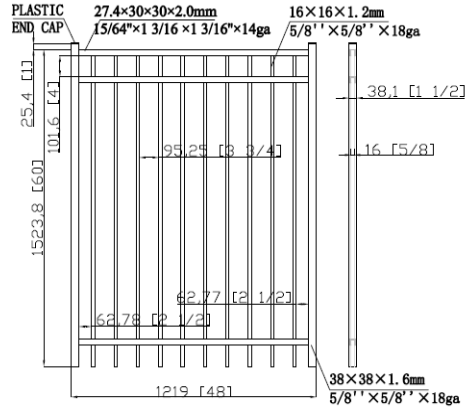

N01796 HGX 8'Lx4'H 3R Univ Pnl Blk 5/8" x 18ga Pkt PB Rackable
 (residential 3-rail flat top/extended bottom)

N01797 HGX 8'Lx5'H 3R Univ Pnl Blk 5/8" x 18ga Pkt PB Rackable
 (residential 3-rail flat top/extended bottom)

UNIVERSAL 3-RAIL ATF PANEL

N01798 HGX 8'Lx6'H 3R Univ Pnl Blk 5/8" x 18ga Pkt PB Rackable
(residential 3-rail flat top/extended bottom)

N01800 HGX 8'Lx5'H 3R Univ Pnl Blk 5/8" x 18ga Pkt FB Rackable
(residential 3-rail flat top/flat bottom)

UNIVERSAL 3-RAIL GATE

N01802 HGX 4'Wx4'H 3R Univ SWG Blk 5/8" x 18ga Pkt PB
(residential swing gate 3-rail flat top/extended bottom)

N01805 HGX 4'Wx5'H 3R Univ SWG Blk 5/8" x 18ga Pkt PB
(residential swing gate 3-rail flat top/extended bottom)